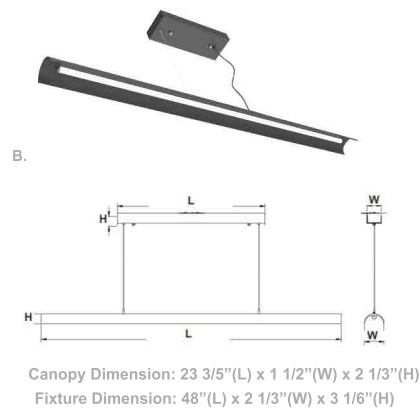

Euro-Design Suspended Linear Light

Wattage

20W / 25W / 30W / 40W / 50W / 60W

Voltage Input

120-277VAC 50/60Hz

Efficacy

110 LM/W

Dimming

0~10V Dimming

Finish

Aluminum Housing
White / Black Finish

Beam Angles

115°(H) x 109.6°(V)

Color Temperatures

3000K 3500K 4000K

Features

Catalog No.	Fig.	Catalog No.	Fig.
SCP-4FT-20-30W-MCTP	A.	SCP-4FT-20-30W-MCTP-BK	B.
SCP-8FT-40-60W-MCTP	A.	SCP-8FT-40-60W-MCTP-BK	B.