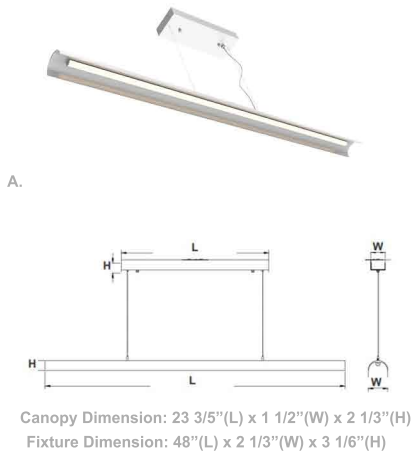

Euro-Design Suspended Linear Light

Wattage

20W / 25W / 30W / 40W / 50W / 60W

Voltage Input

120-277VAC 50/60Hz

Efficacy

110 LM/W

Dimming

0~10V Dimming

Finish

Aluminum Housing
White / Black Finish

Beam Angles

115°(H) x 109.6°(V)

Color Temperatures

3000K 3500K 4000K

Features

Catalog No.	Fig.	Catalog No.	Fig.
SCP-4FT-20-30W-MCTP	A.	SCP-4FT-20-30W-MCTP-BK	B.
SCP-8FT-40-60W-MCTP	A.	SCP-8FT-40-60W-MCTP-BK	B.